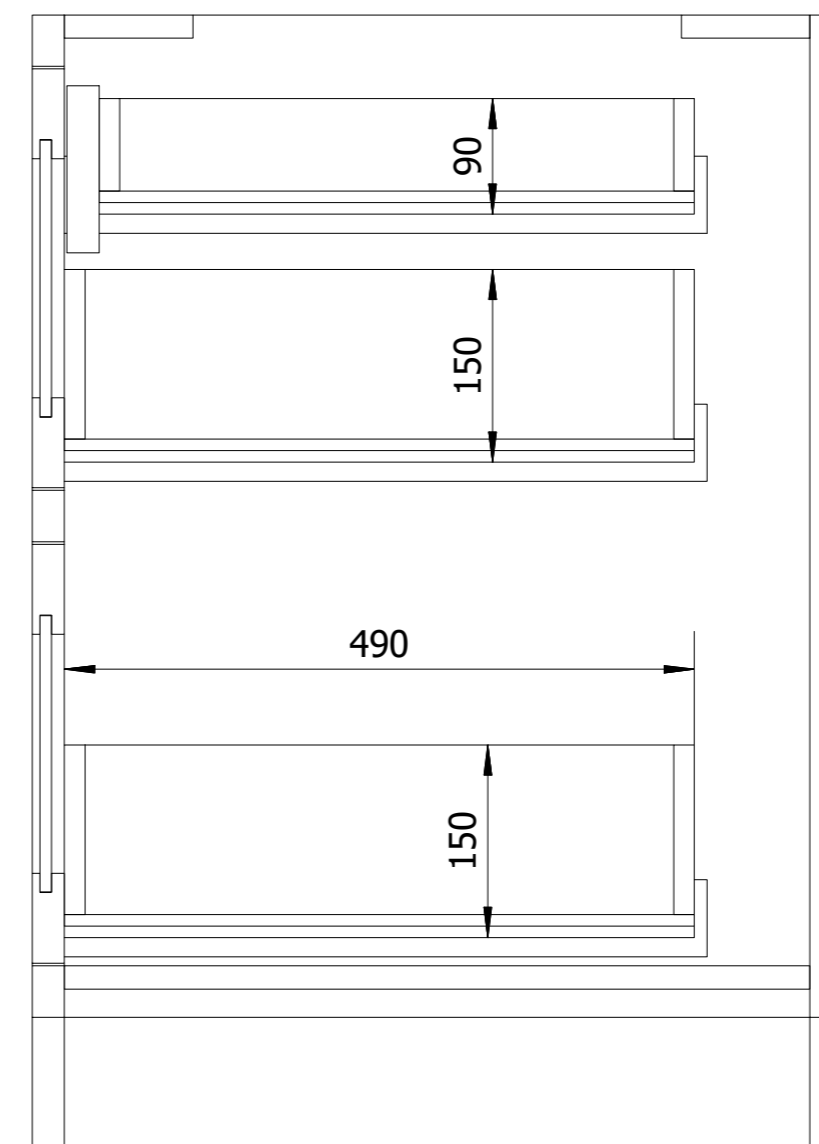

FS07
BASE CABINET 600
2 DRAWER plus INTERNAL

SECTION C-C

TOP ELEVATION

SIDE ELEVATION

FRONT ELEVATION

SECTION A-A

REAR ELEVATION