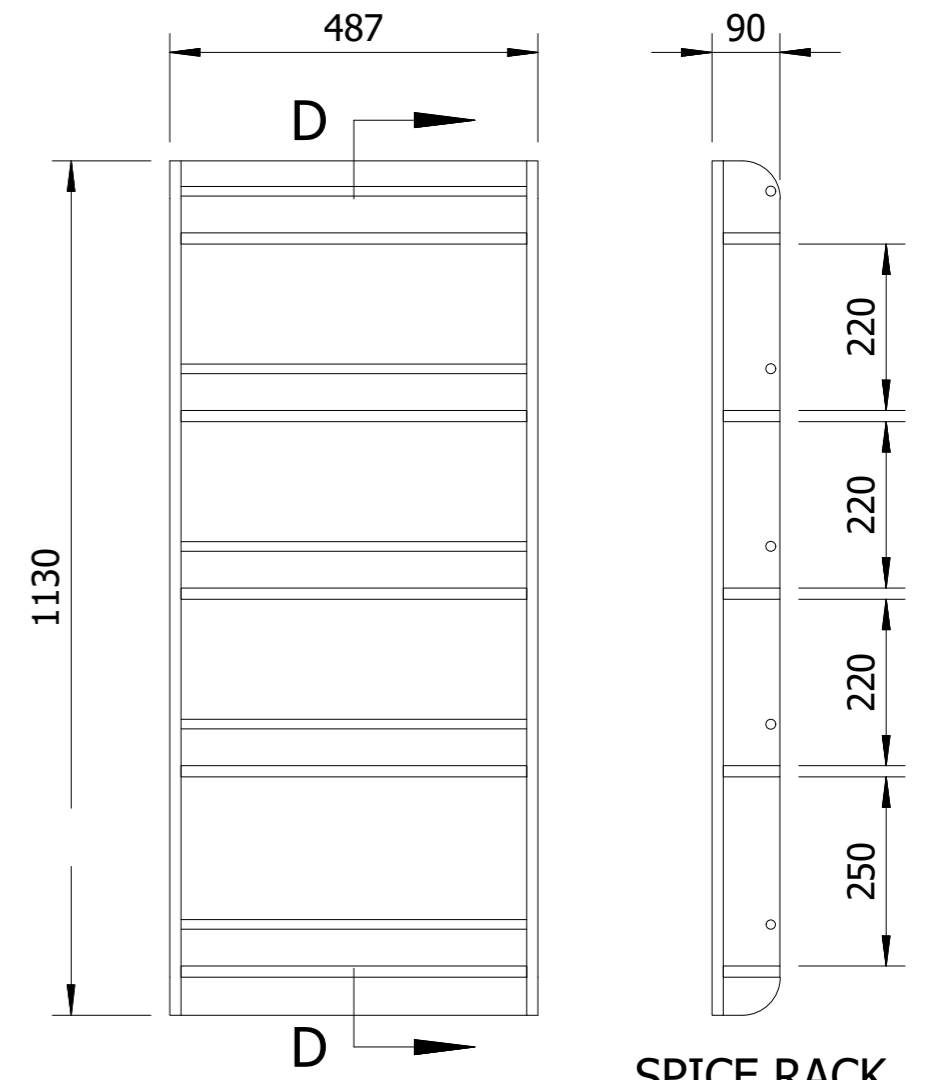

SECTION B-B

TOP ELEVATION

INTERNAL DRAWERS

SPICE RACK

FRONT ELEVATION

SECTION C-C

SIDE ELEVATION

REAR ELEVATION

600 LARDER

FS18