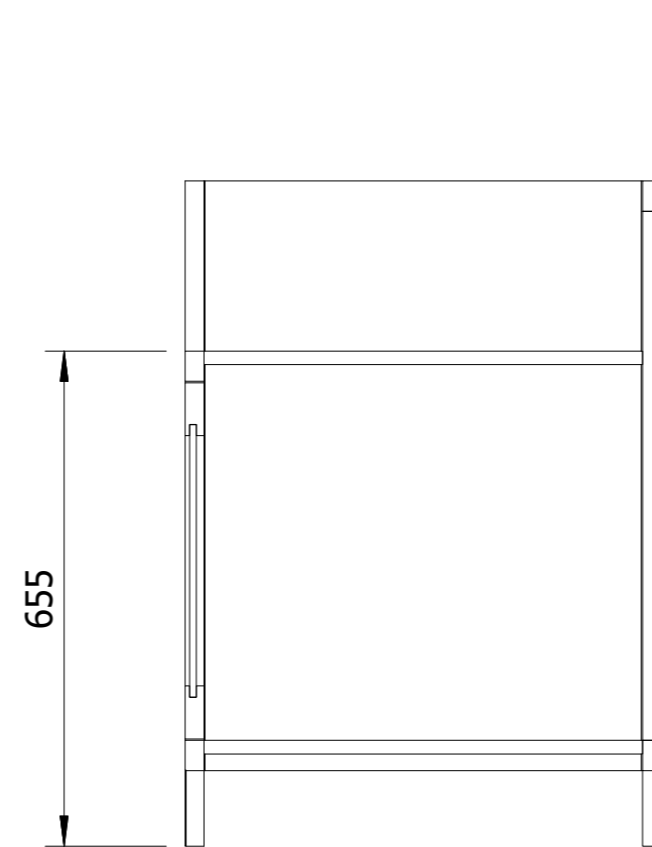

SECTION B-B

REAR ELEVATION

FRONT ELEVATION

SECTION A-A

SIDE ELEVATION

SINK RUN - 600 BELFAST SINK VERSION **FS27**